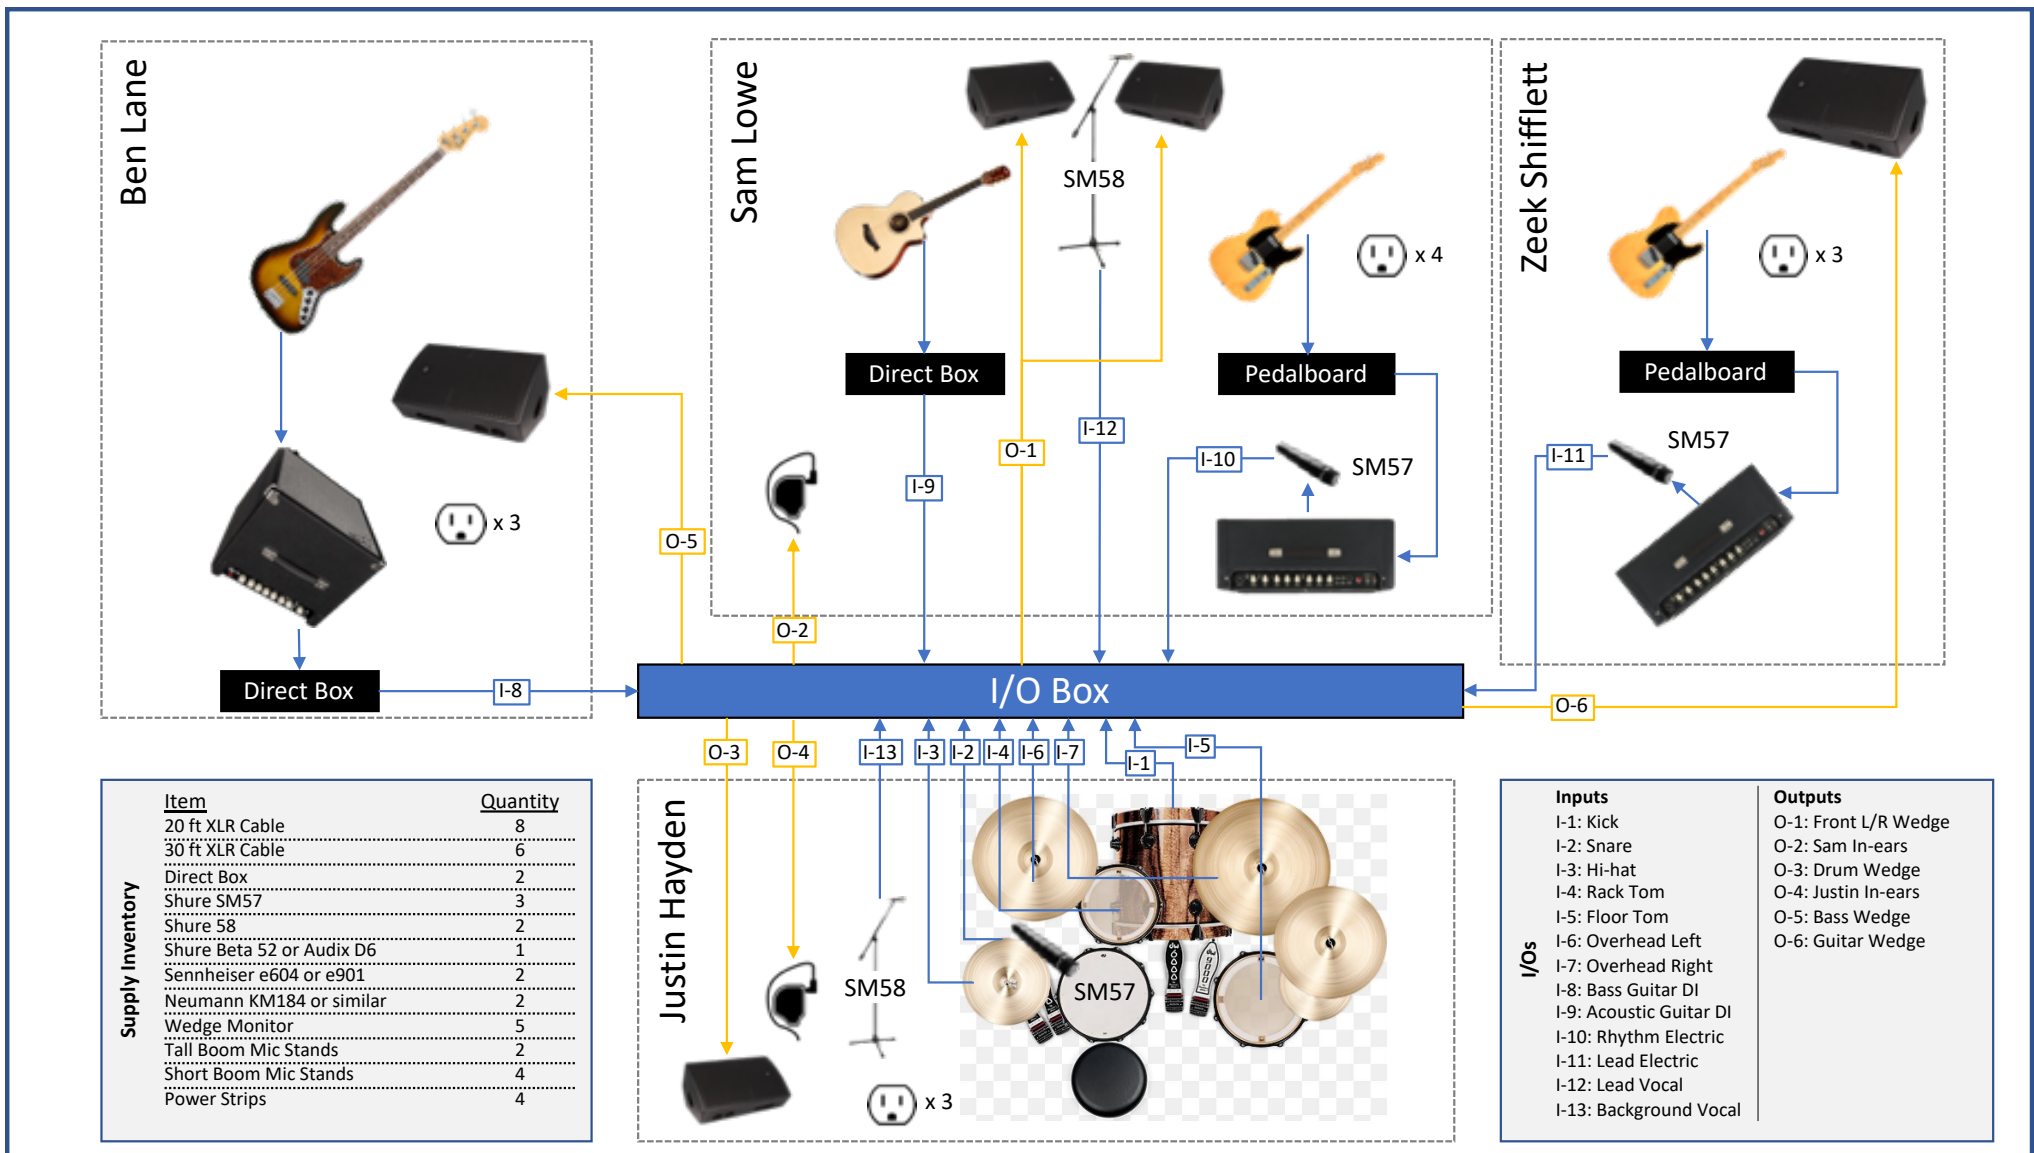

Gear: Yamaha 22 Kick/12 Tom/14 Tom/14 Snare/20 Ride/18 Crash/17 Crash/14 Hi-hats

We will bring a stage rack, which we would normally position on stage next to the drummer. The unit contains a Presonus StudioLive 24R, which we control all our own wedge and in-ears monitors from. This rack has a transformer-isolated passive split for all 24 channels. All direct boxes or mic cables connect to our rack and we will then provide the house with a full 24 channel split for FOH. There is a 7-meter XLR loom to allow connection to house stage boxes etc. We provide all phantom power. If the rack is to be positioned off stage it is important that the production provide all cables and/or sat boxes to allow easy connection to mics on stage.